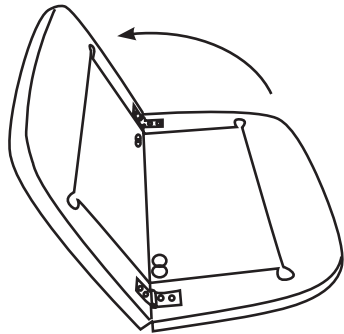

## Stage, Desk

Fabric size 150,5 x 118 cm

↑  
Velcro Tape Hook,  
exterior side

↑  
Velcro Tape Loop,  
interior side

Unlock

Turn 180°

Lock